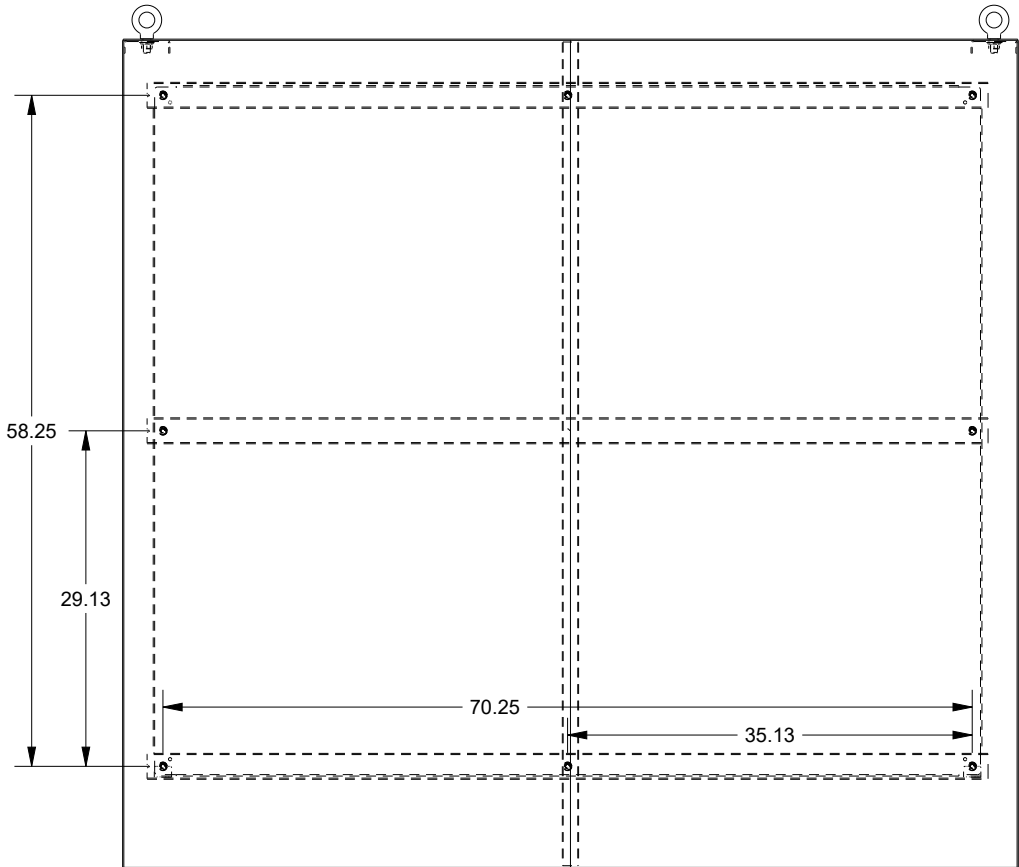

SAGINAW CONTROL & ENGINEERING SCE-72XM7824SS6

TOP VIEW

LEFT SIDE VIEW

FRONT VIEW

RIGHT SIDE VIEW

EXTERNAL REAR VIEW

BOTTOM VIEW