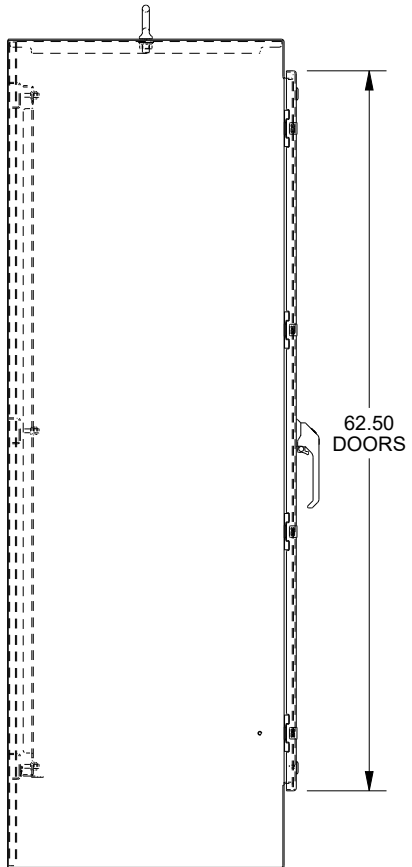

SAGINAW CONTROL & ENGINEERING SCE-72XM7824SS6

TOP VIEW

LEFT SIDE VIEW

FRONT VIEW

RIGHT SIDE VIEW

EXTERNAL REAR VIEW

BOTTOM VIEW