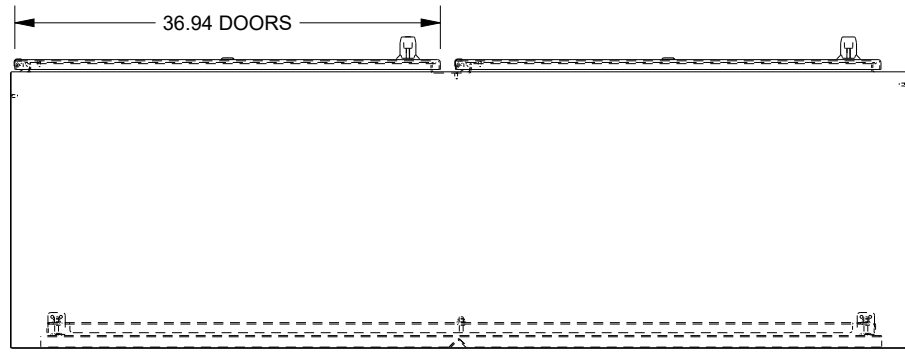

SAGINAW CONTROL & ENGINEERING SCE-72XM7824SS6

TOP VIEW

LEFT SIDE VIEW

FRONT VIEW

RIGHT SIDE VIEW

EXTERNAL REAR VIEW

BOTTOM VIEW