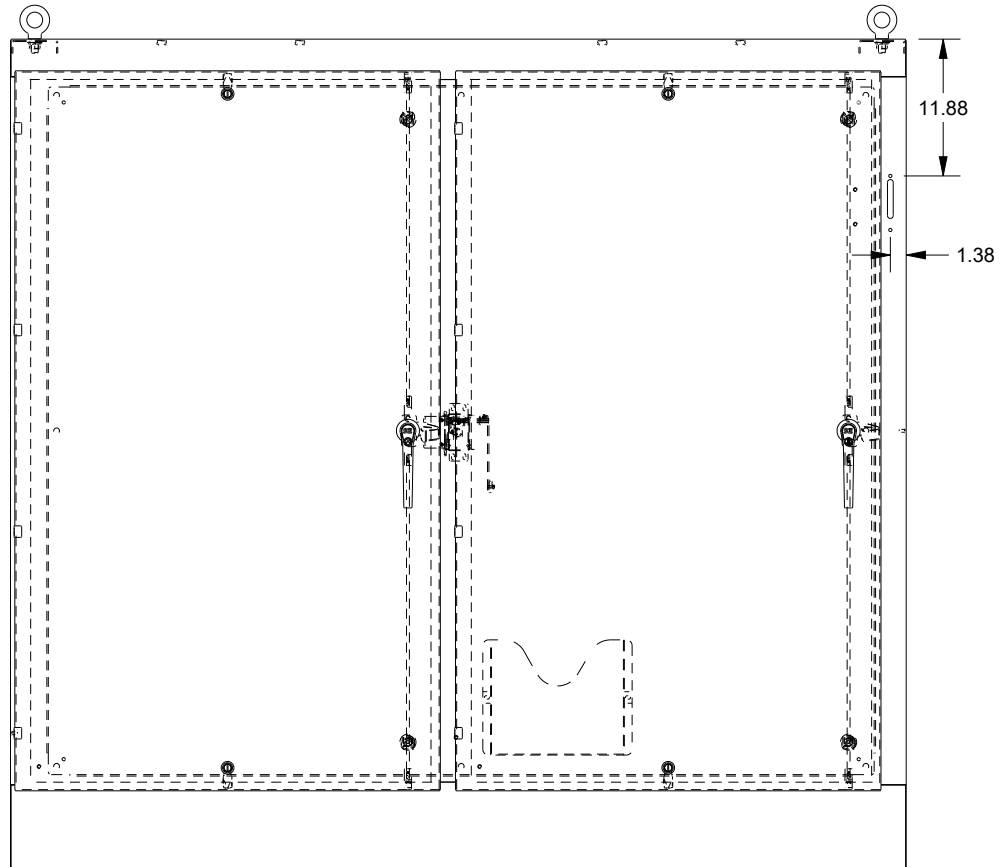

SAGINAW CONTROL & ENGINEERING SCE-72XM7824SS6

TOP VIEW

LEFT SIDE VIEW

FRONT VIEW

RIGHT SIDE VIEW

EXTERNAL REAR VIEW

BOTTOM VIEW